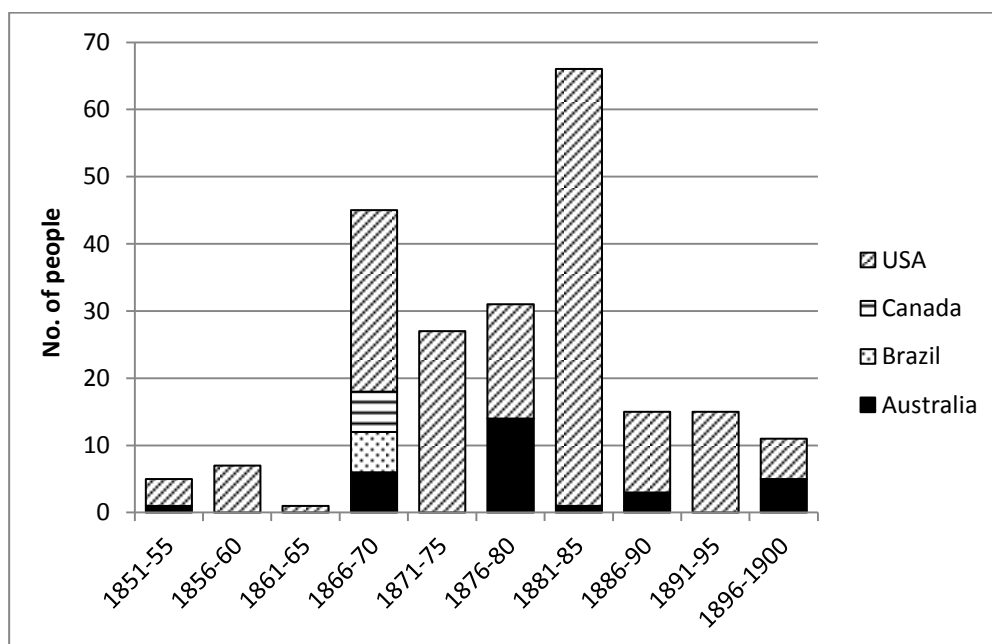

The attached tables show the names of Briese families and individuals who left their homes in Prussia during this period and settled in Australia, Brazil, Canada and the USA. They were compiled from on-line shipping records <sup>1</sup> and family trees <sup>2,3</sup> and have two purposes; as a reference for people interested in the genealogy of different Briese lineages and as source data for the Briese Family Y-DNA project, an attempt to discover the genetic relationships between different Briese families and lineages. The list should neither be considered as complete nor without error, as it is based on transcribed rather than original sources. There are also gaps in the details collected and the author would be grateful for any extra input or corrections (see contact details below).

In total, 223 people with the surname Briese emigrated from Prussia between 1851 and 1899. The temporal pattern of this emigration is shown in Fig. 1 and shows that the peak period of movement was from 1865-1885.

Fig. 1. Emigration of Brieses from Prussia to Australia, Brazil, Canada and the USA in 5-year intervals during the 19th Century.

The majority of these people crossed the Atlantic Ocean by ship to North America, though some sailed to the southern hemisphere, settling in Australia and South America (see Table 1).

Table 1. Breakdown of Briese families and individuals emigrating to different countries (families include couples, parents with children or sibling groups)

Destination	Total Persons	No. of Families (members)	No. of Single Individuals
USA	181	30 (66 ♂ + 70 ♀)	45 (30 ♂ + 15 ♀)
Australia	30	5 (13 ♂ + 12 ♀)	5 ( 3 ♂ + 2 ♀)
Canada	6	1 ( 4 ♂ + 2 ♀)	
Brazil	6	1 ( 1 ♂ + 5 ♀)	